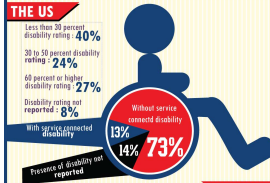

VETERANS WITH DISABILITY