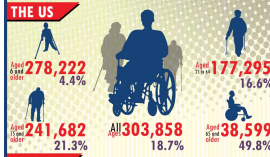

THIS - ABILITY

PERCENTAGE OF DISABLED PERSONS