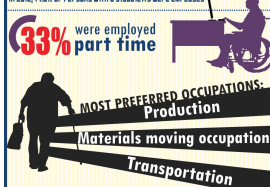

EMPLOYMENT OPPORTUNITIES FOR THE DISABLED