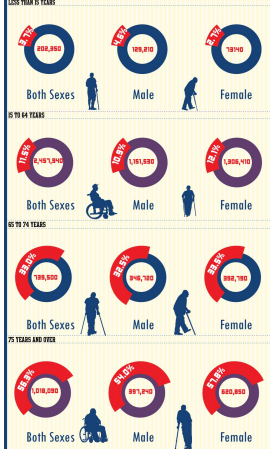

THIS - ABILITY

PERCENTAGE OF DISABLED PERSONS

CANADA